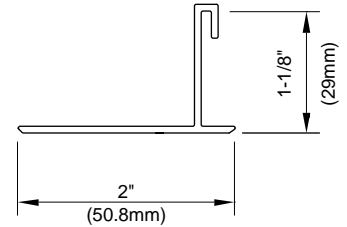

Optional Closures

- White extruded aluminum available in 15 ft. (457cm) lengths or cut to size
- For use with MechoShade® Surface Mounted or Recessed Ceiling Pockets with MechoShade® or ElectroShade® hardware

2" (51mm) CLOSURE
(P/N: UCLX 2015 AL WH)

3" (72mm) CLOSURE
(P/N: UCLX 3015 AL WH)

5" (127mm) CLOSURE
(P/N: UCLX 5015 AL WH)