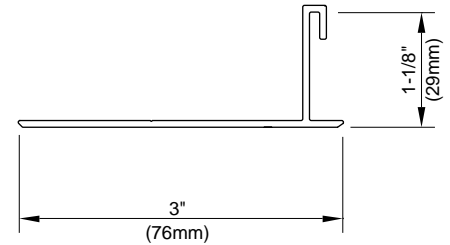

Optional Closures

- White extruded aluminum available in 15 ft. (457cm) lengths or cut to size
- For use with MechoShade® Surface Mounted or Recessed Ceiling Pockets with MechoShade® or ElectroShade® hardware

2" (51mm) CLOSURE
(P/N: UCLX 2015 AL WH)

3" (72mm) CLOSURE
(P/N: UCLX 3015 AL WH)

5" (127mm) CLOSURE
(P/N: UCLX 5015 AL WH)