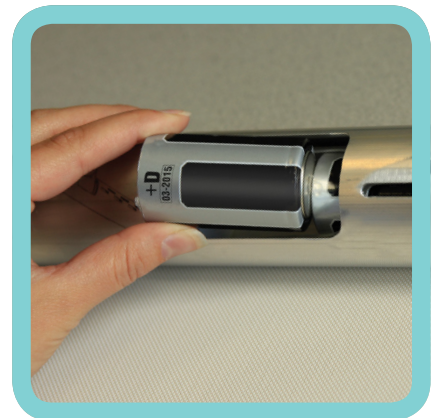

Change batteries simply, without taking the shade down.